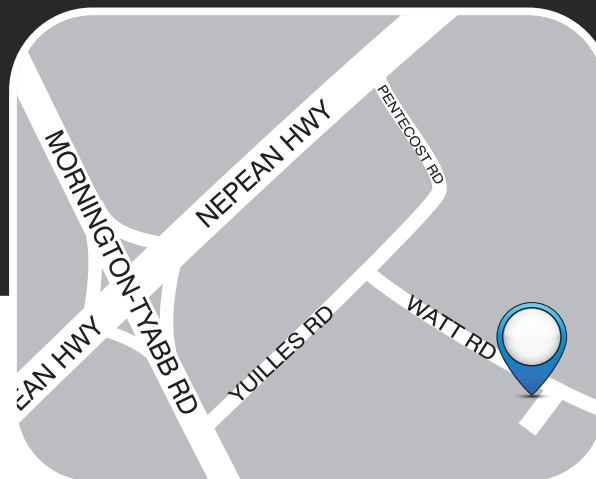

# Your uniform is available at the PSW STORE IN MORNINGTON

1/22 Watt Road, Mornington VIC 3931  
Phone: (03) 9768 0346

**REGULAR TRADING HOURS\*\***  
Tue to Fri: 9:00am - 5:00pm  
Sat: 10:00am - 1:00pm